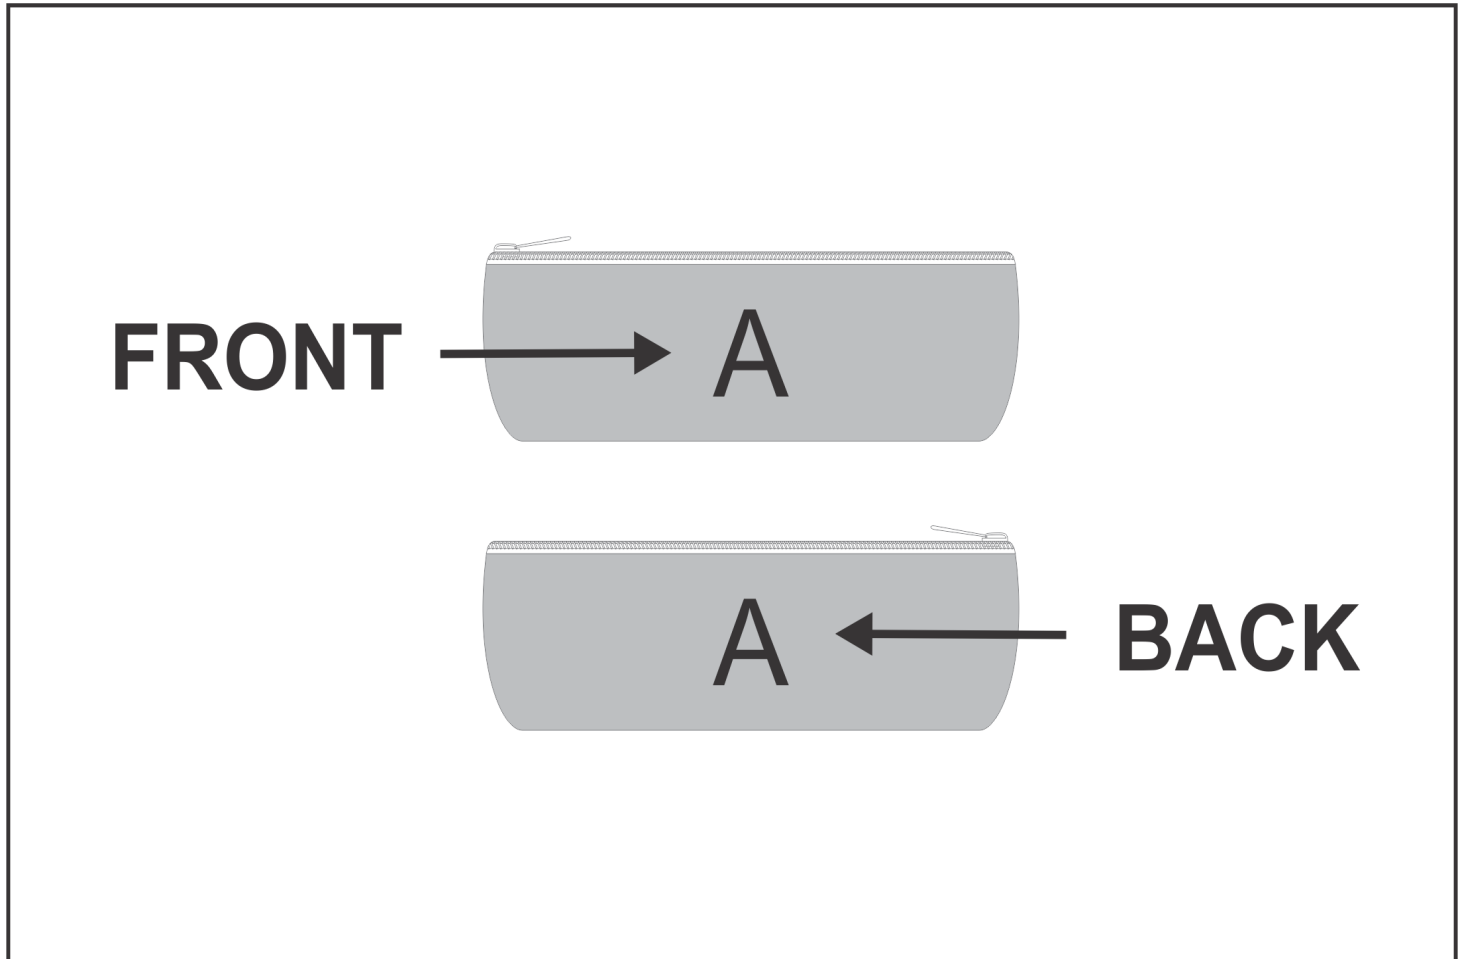

# BC-HP-23-G

Hoppla Sandy Lipstick Purse

## Need to know:

Includes 1-Position Sublimation (setup fees apply)

- Please Note: We cannot guarantee 100% logo Alignment on all Brandable Panels.

## Branding Options:

Position	Branding Method (Branding Code)	No. of Colours	Dimension
A	Custom Sublimation A (CPSUB-A)	Full Colour	274mm wide x 214mm high